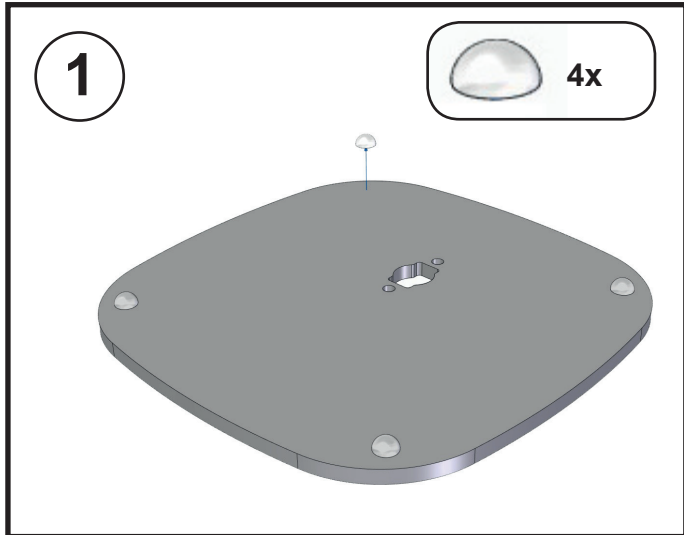

## Manual Vebos floorstand Amazon Echo Studio

MOUNTING INSTRUCTIONS - MONTAGE HANDLEIDING - MONTAGE ANLEITUNG -  
MODE D'EMPLOI - MANUAL DE INSTRUCCIONES

# WARNING - WAARSCHUWING - WARNHINWEIS AVERTISSEMENT - AVISO

**WARNING (GB)** • Do not begin to install your Vebos product until you have read and understood the instructions and warnings contained in this installation manual. If you have any questions regarding any of the instructions or warnings, please contact Vebos. • This product should only be installed if you have good mechanical understanding and experience with basic building construction. Make sure you fully understand these instructions. • Make sure that the supporting surface is in good condition and will safely support the combined load of the equipment and all attached hardware and components. • This support is specially designed for Amazon Echo Studio. Do not use it for any other application. • Always use an assistant or mechanical lifting equipment to safely lift and position equipment. • Tighten screws firmly, but do not over-tighten. Over-tightening can damage the screws, greatly reducing their holding power. • This product is intended for indoor use only. Use of this product outdoors could lead to product failure and personal injury.