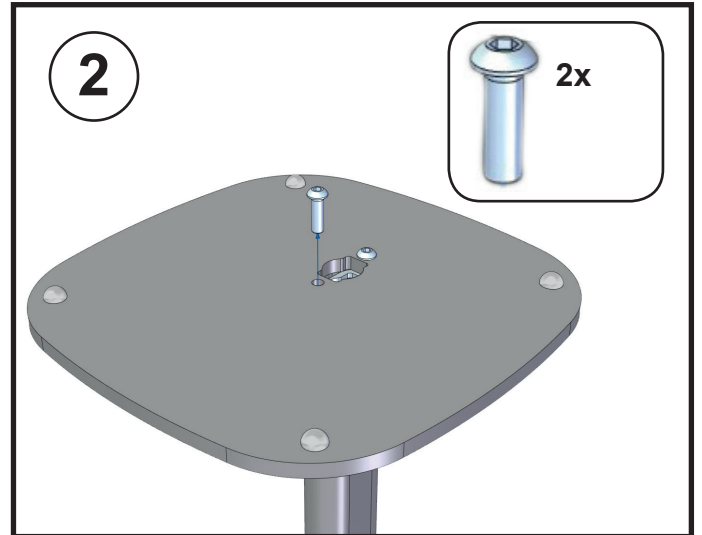

## Manual Vebos floorstand Amazon Echo Studio

MOUNTING INSTRUCTIONS - MONTAGE HANDLEIDING - MONTAGE ANLEITUNG -  
MODE D'EMPLOI - MANUAL DE INSTRUCCIONES

# WARNING - WAARSCHUWING - WARNHINWEIS AVERTISSEMENT - AVISO

**WARNING (GB)** • Do not begin to install your Vebos product until you have read and understood the instructions and warnings contained in this installation manual. If you have any questions regarding any of the instructions or warnings, please contact Vebos. • This product should only be installed if you have good mechanical understanding and experience with basic building construction. Make sure you fully understand these instructions. • Make sure that the supporting surface is in good condition and will safely support the combined load of the equipment and all attached hardware and components. • This support is specially designed for Amazon Echo Studio. Do not use it for any other application. • Always use an assistant or mechanical lifting equipment to safely lift and position equipment. • Tighten screws firmly, but do not over-tighten. Over-tightening can damage the screws, greatly reducing their holding power. • This product is intended for indoor use only. Use of this product outdoors could lead to product failure and personal injury.