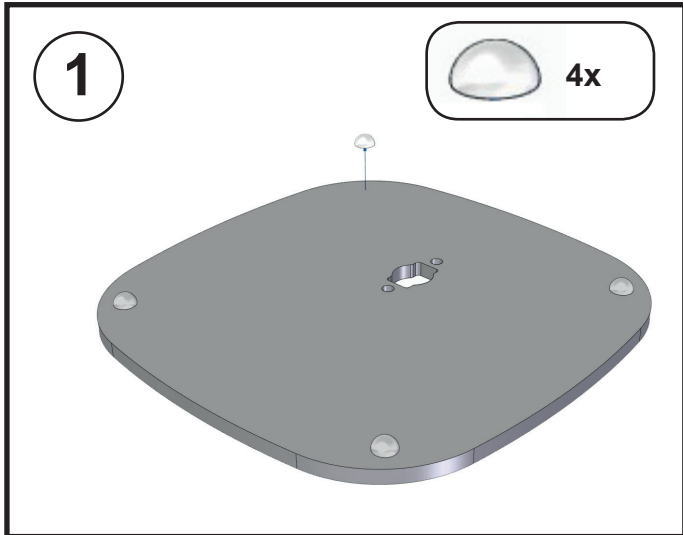

Manual Vebos floorstand Sonos Play 1

MOUNTING INSTRUCTIONS - MONTAGE HANDLEIDING - MONTAGE ANLEITUNG -
MODE D'EMPLOI - MANUAL DE INSTRUCCIONES

WARNING - WAARSCHUWING - WARNHINWEIS AVERTISSEMENT - AVISO

WARNING (GB) • Do not begin to install your Vebos product until you have read and understood the instructions and warnings contained in this installation manual. If you have any questions regarding any of the instructions or warnings, please contact Vebos. • This product should only be installed if you have good mechanical understanding and experience with basic building construction. Make sure you fully understand these instructions. • Make sure that the supporting surface is in good condition and will safely support the combined load of the equipment and all attached hardware and components. • This support is specially designed for Sonos Play 1. Do not use it for any other application. • Always use an assistant or mechanical lifting equipment to safely lift and position equipment. • Tighten screws firmly, but do not over-tighten. Over-tightening can damage the screws, greatly reducing their holding power. • This product is intended for indoor use only. Use of this product outdoors could lead to product failure and personal injury.