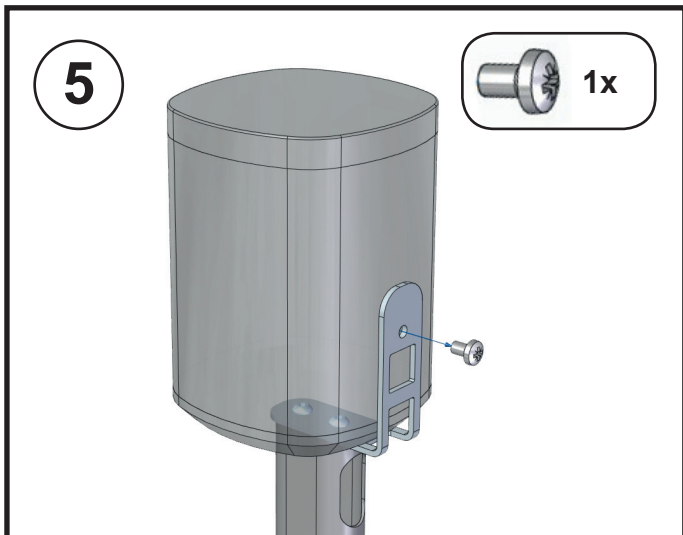

Manual Vebos floorstand Sonos Play 1

MOUNTING INSTRUCTIONS - MONTAGE HANDLEIDING - MONTAGE ANLEITUNG -
MODE D'EMPLOI - MANUAL DE INSTRUCCIONES

WARNING - WAARSCHUWING - WARNHINWEIS AVERTISSEMENT - AVISO

WARNING (GB) • Do not begin to install your Vebos product until you have read and understood the instructions and warnings contained in this installation manual. If you have any questions regarding any of the instructions or warnings, please contact Vebos. • This product should only be installed if you have good mechanical understanding and experience with basic building construction. Make sure you fully understand these instructions. • Make sure that the supporting surface is in good condition and will safely support the combined load of the equipment and all attached hardware and components. • This support is specially designed for Sonos Play 1. Do not use it for any other application. • Always use an assistant or mechanical lifting equipment to safely lift and position equipment. • Tighten screws firmly, but do not over-tighten. Over-tightening can damage the screws, greatly reducing their holding power. • This product is intended for indoor use only. Use of this product outdoors could lead to product failure and personal injury.