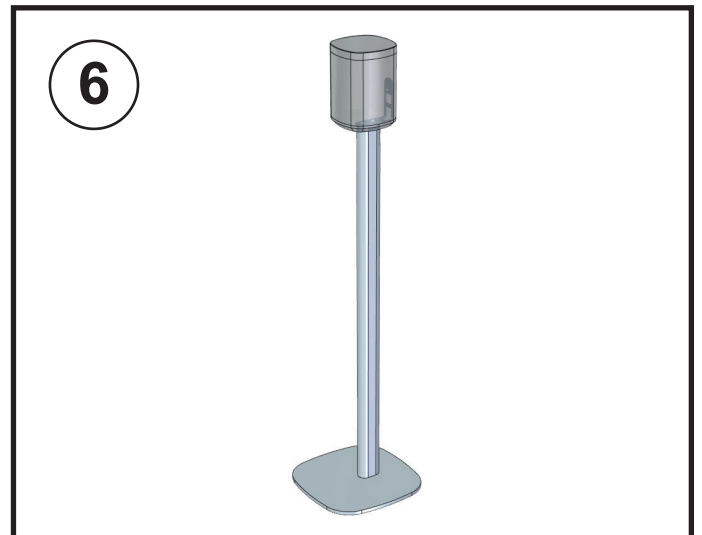

Manual Vebos floorstand Sonos Play 1

MOUNTING INSTRUCTIONS - MONTAGE HANDLEIDING - MONTAGE ANLEITUNG -
MODE D'EMPLOI - MANUAL DE INSTRUCCIONES

WARNING - WAARSCHUWING - WARNHINWEIS AVERTISSEMENT - AVISO

WARNING (GB) • Do not begin to install your Vebos product until you have read and understood the instructions and warnings contained in this installation manual. If you have any questions regarding any of the instructions or warnings, please contact Vebos. • This product should only be installed if you have good mechanical understanding and experience with basic building construction. Make sure you fully understand these instructions. • Make sure that the supporting surface is in good condition and will safely support the combined load of the equipment and all attached hardware and components. • This support is specially designed for Sonos Play 1. Do not use it for any other application. • Always use an assistant or mechanical lifting equipment to safely lift and position equipment. • Tighten screws firmly, but do not over-tighten. Over-tightening can damage the screws, greatly reducing their holding power. • This product is intended for indoor use only. Use of this product outdoors could lead to product failure and personal injury.