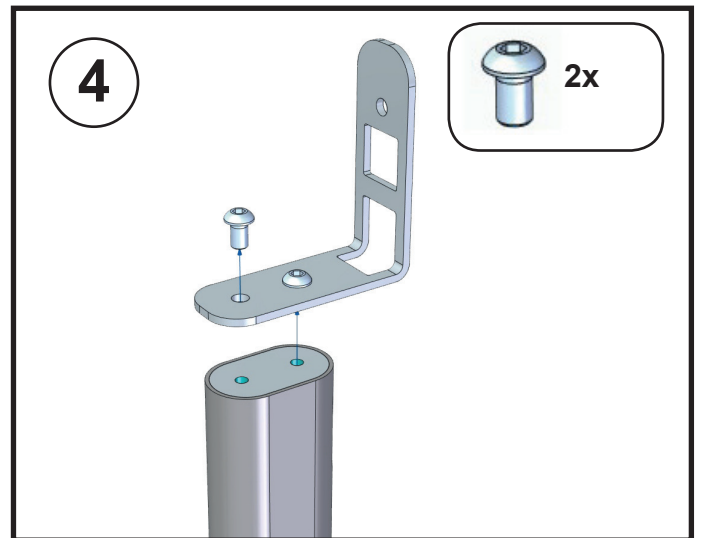

Manual Vebos floorstand Sonos Play 1

MOUNTING INSTRUCTIONS - MONTAGE HANDLEIDING - MONTAGE ANLEITUNG -
MODE D'EMPLOI - MANUAL DE INSTRUCCIONES

WARNING - WAARSCHUWING - WARNHINWEIS AVERTISSEMENT - AVISO

WARNING (GB) • Do not begin to install your Vebos product until you have read and understood the instructions and warnings contained in this installation manual. If you have any questions regarding any of the instructions or warnings, please contact Vebos. • This product should only be installed if you have good mechanical understanding and experience with basic building construction. Make sure you fully understand these instructions. • Make sure that the supporting surface is in good condition and will safely support the combined load of the equipment and all attached hardware and components. • This support is specially designed for Sonos Play 1. Do not use it for any other application. • Always use an assistant or mechanical lifting equipment to safely lift and position equipment. • Tighten screws firmly, but do not over-tighten. Over-tightening can damage the screws, greatly reducing their holding power. • This product is intended for indoor use only. Use of this product outdoors could lead to product failure and personal injury.