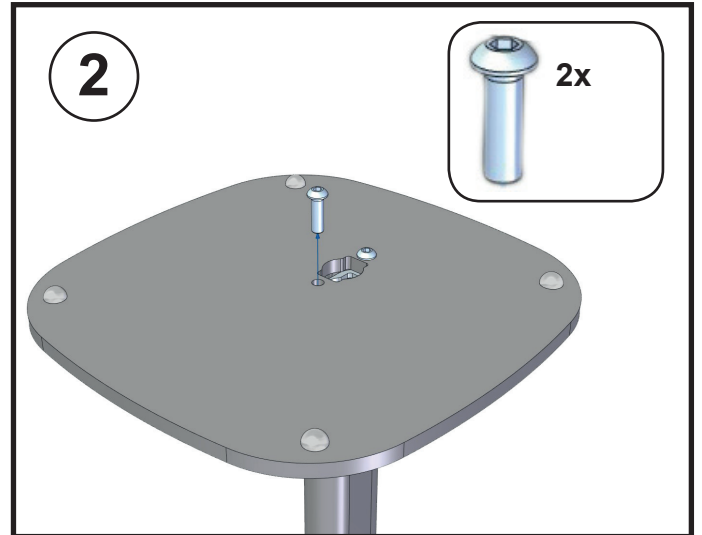

Manual Vebos floorstand Sonos Play 1

MOUNTING INSTRUCTIONS - MONTAGE HANDLEIDING - MONTAGE ANLEITUNG -
MODE D'EMPLOI - MANUAL DE INSTRUCCIONES

WARNING - WAARSCHUWING - WARNHINWEIS AVERTISSEMENT - AVISO

WARNING (GB) • Do not begin to install your Vebos product until you have read and understood the instructions and warnings contained in this installation manual. If you have any questions regarding any of the instructions or warnings, please contact Vebos. • This product should only be installed if you have good mechanical understanding and experience with basic building construction. Make sure you fully understand these instructions. • Make sure that the supporting surface is in good condition and will safely support the combined load of the equipment and all attached hardware and components. • This support is specially designed for Sonos Play 1. Do not use it for any other application. • Always use an assistant or mechanical lifting equipment to safely lift and position equipment. • Tighten screws firmly, but do not over-tighten. Over-tightening can damage the screws, greatly reducing their holding power. • This product is intended for indoor use only. Use of this product outdoors could lead to product failure and personal injury.